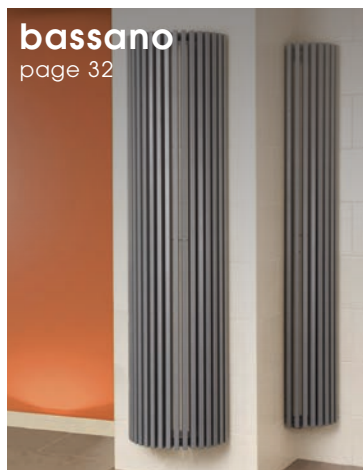

APOLLO radiator ranges