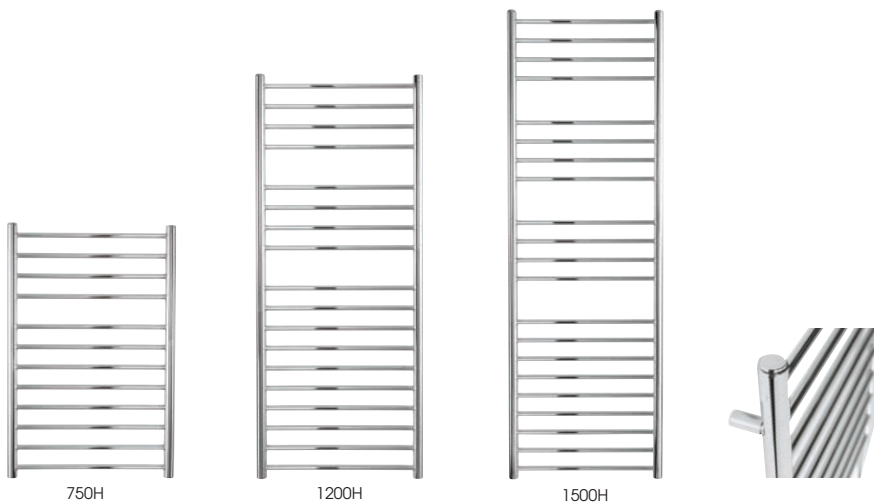

APOLLO garda contemporary polished stainless steel towel warmer

polished stainless steel minimalist towel warmers

WIDTH	SIZE		STOCK CODE	OUTPUT		PRICE
	HEIGHT			WATT	BTU	
GARDA						
400	750		GASS4W750	165	563	150.00
400	1200		GASS4W1200	257	877	215.00
400	1500		GASS4W1500	317	1082	250.00
500	750		GASS5W750	190	648	160.00
500	1200		GASS5W1200	299	1020	225.00
500	1500		GASS5W1500	370	1262	260.00
600	750		GASS6W750	215	734	180.00
600	1200		GASS6W1200	340	1160	250.00
600	1500		GASS6W1500	423	1443	300.00

GARDA INFORMATION

EN442 outputs $\Delta T50C$

for more technical info see www.apolloradiators.co.uk

all prices subject to VAT

made in

TURKEY

dual fuel option: rail can be switched from central heating system to electric for summer use

TEHE

sealed electric option for electric use only:
for more information see page 74