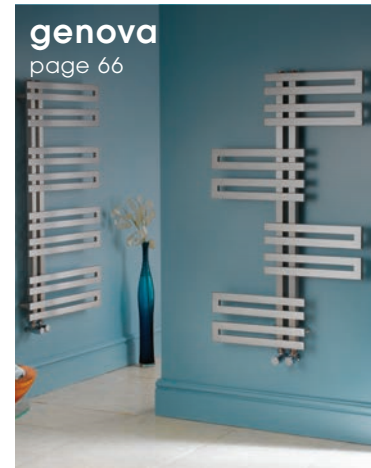

APOLLO bathroom radiator ranges

accessories and information

valves	page 72
electric options	page 74
about apollo	page 75
key symbols	page 76
colours	page 77