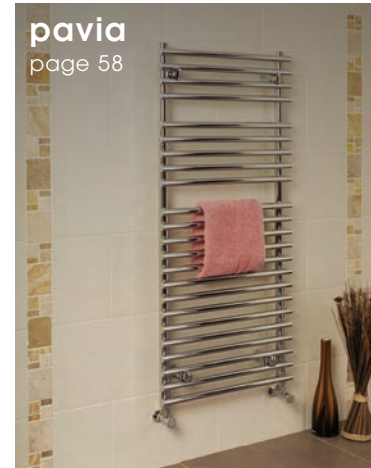

APOLLO bathroom radiator ranges

accessories and information

valves	page 72
electric options	page 74
about apollo	page 75
key symbols	page 76
colours	page 77