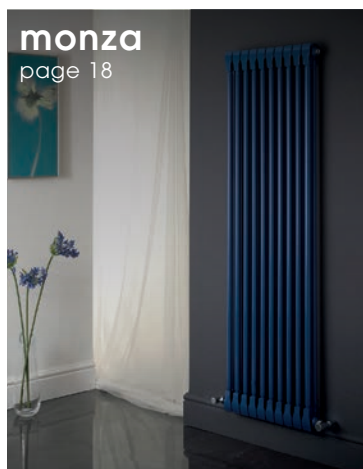

APOLLO radiator ranges