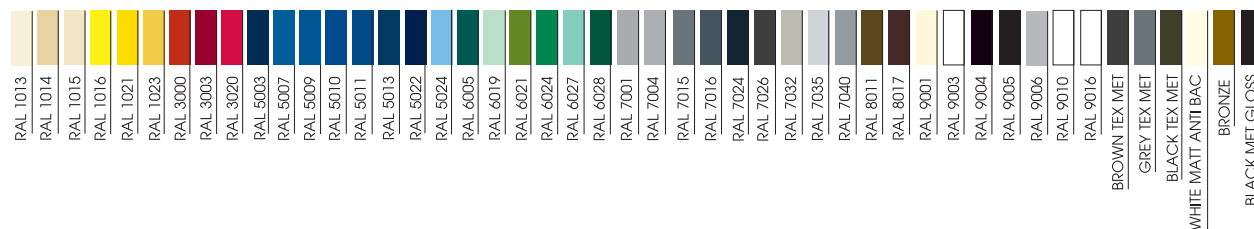

dual fuel and electric only options available

BLACK TEX MET

APOLLO ravenna plus traditional towel warmer

traditional brass UK manufactured towel warmer, handmade in chrome or nickel finish

SIZE		OUTPUT		STOCK CODE	PRICE CHROME	STOCK CODE DUAL FUEL	PRICE CHROME	STOCK CODE SEALED ELECTRIC	PRICE CHROME
WIDTH	HEIGHT	WATT	BTU						
RAVENNA SR									
510	955	630	2150	SR4	800.00	DFSR4	950.00	SESR4	1050.00
RAVENNA CR									
510	955	645	2201	CR4	800.00	DFCR4	950.00	SECR4	1050.00
695	955	985	3361	CR6	850.00	DFCR6	1000.00	SECR6	1100.00
845	955	1328	4531	CR8	1150.00	DFCR8	1250.00	SECR8	1350.00
1000	955	1666	5685	CR10	1400.00	DFCR10	1500.00	SECR10	1600.00
RAVENNA TCR									
510	1500	1120	3822	TCR4_15H	1350.00	DTCR4_15H	1450.00	SETCR4_15H	1550.00
695	955	1025	3497	TCR6	1050.00	DTCR6	1200.00	SETCR6	1300.00
RAVENNA BJR									
510	955	645	2201	BJR4	950.00	DFBJR4	1050.00	SEBJR4	1150.00
695	955	985	3361	BJR6	1000.00	DFBJR6	1100.00	SEBJR6	1200.00
RAVENNA TBJR									
510	955	670	2286	TBJR4	1100.00	DFTBJR4	1200.00	SETBJR4	1300.00
510	1500	1120	3822	TBJR4_15H	1450.00	DFTBJR4_15H	1550.00	SETBJR4_15H	1650.00
695	955	1025	3497	TBJR6	1150.00	DFTBJR6	1250.00	SETBJR6	1350.00

material  aluminium  brass  cast iron  steel  stainless steel

guarantee 

country of origin  BELGIUM  ITALY  TURKEY  UK

new product/prices  

delivery  3 days - white
20 days - **APOLLO** standard colours

APOLLO standard colours

APOLLO colours

Colours are applied by powder coating

RAL 1013
Oyster white

RAL 1014
Ivory

RAL 1015
Light ivory

RAL 1016
Sulphur yellow

RAL 1021
Rape yellow

RAL 1023
Traffic yellow

RAL 7004
Signal grey

RAL 7015
Slate grey

RAL 7016
Anthracite grey

RAL 7024
Graphite grey

RAL 7026
Granite grey

RAL 7032
Pebble grey

RAL 7035
Light grey

RAL 7040
Window grey